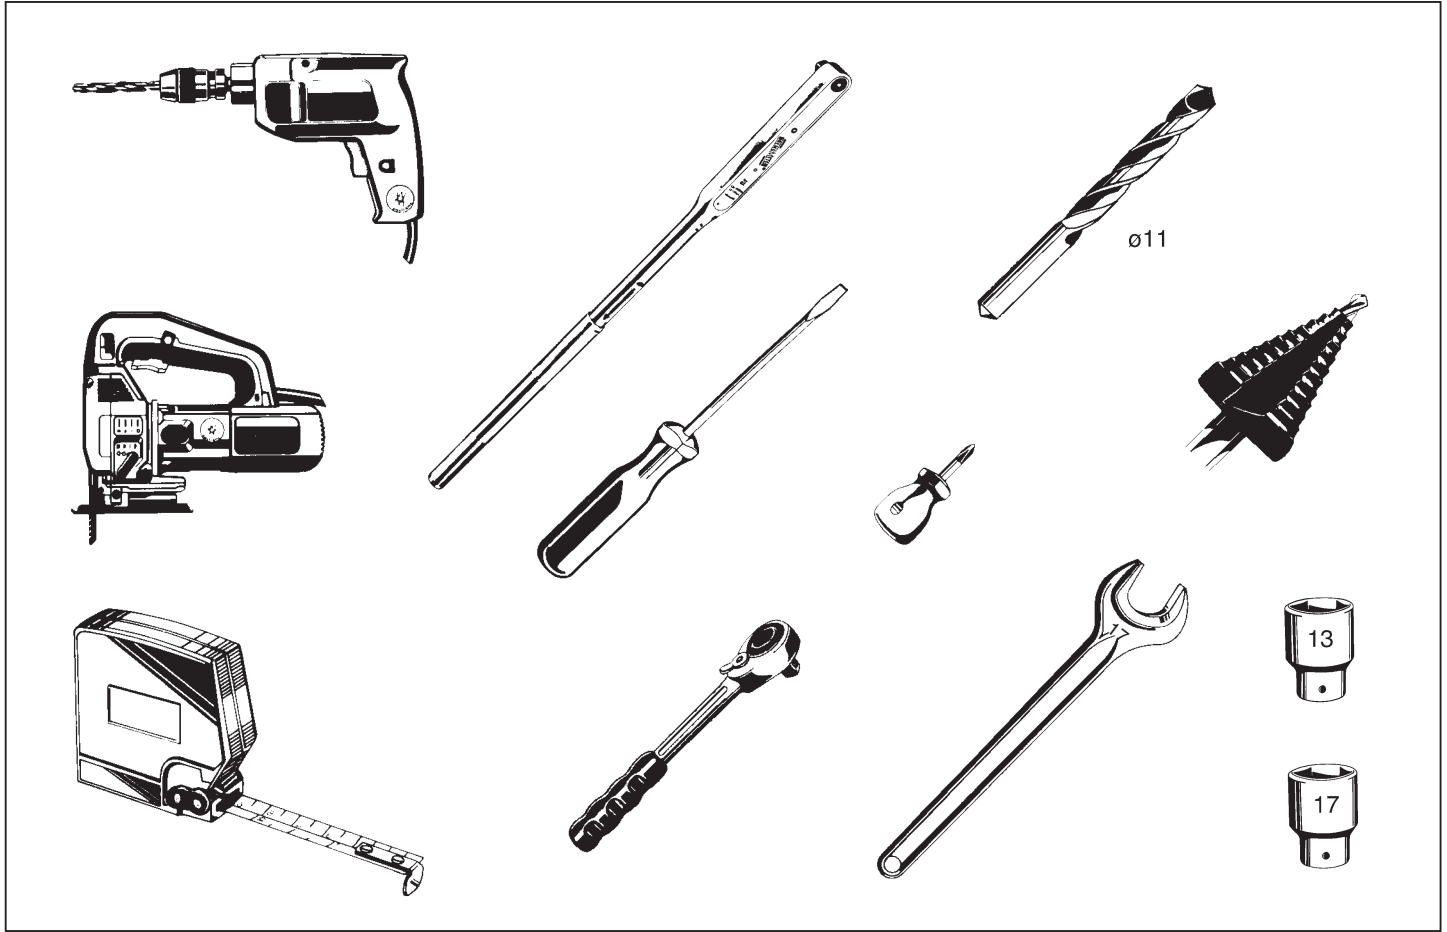

BRiNK[®]

Your perfect fit
brink.eu

Tested in accordance with ISO 3853

-  (1x) M8x30
-  (7x) M10x30
-  (2x) M10x40
-  (1x) M8 self-locking
-  (10x) M10
-  (1x) M8
-  (9x) M10
-  (2x) 40x6 L=40
-  (2x) 40x5 L=40