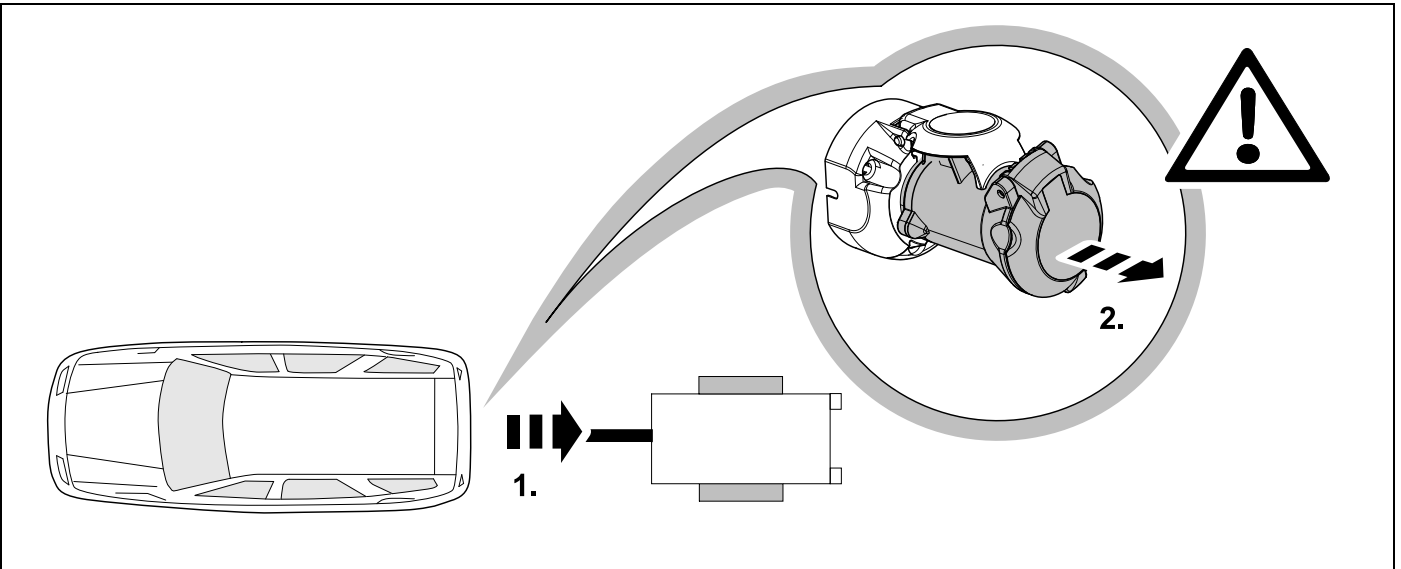

23 OPTIONAL

BRiNK

24 PLEASE NOTICE

25

Status LED für Eigendiagnose

Status LED for self-diagnosis

Operation support

No CAN-Data = Standby / Sleepmode