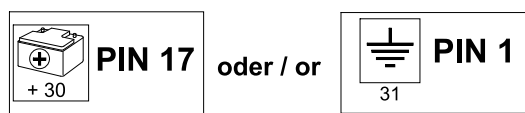

Ignition ON