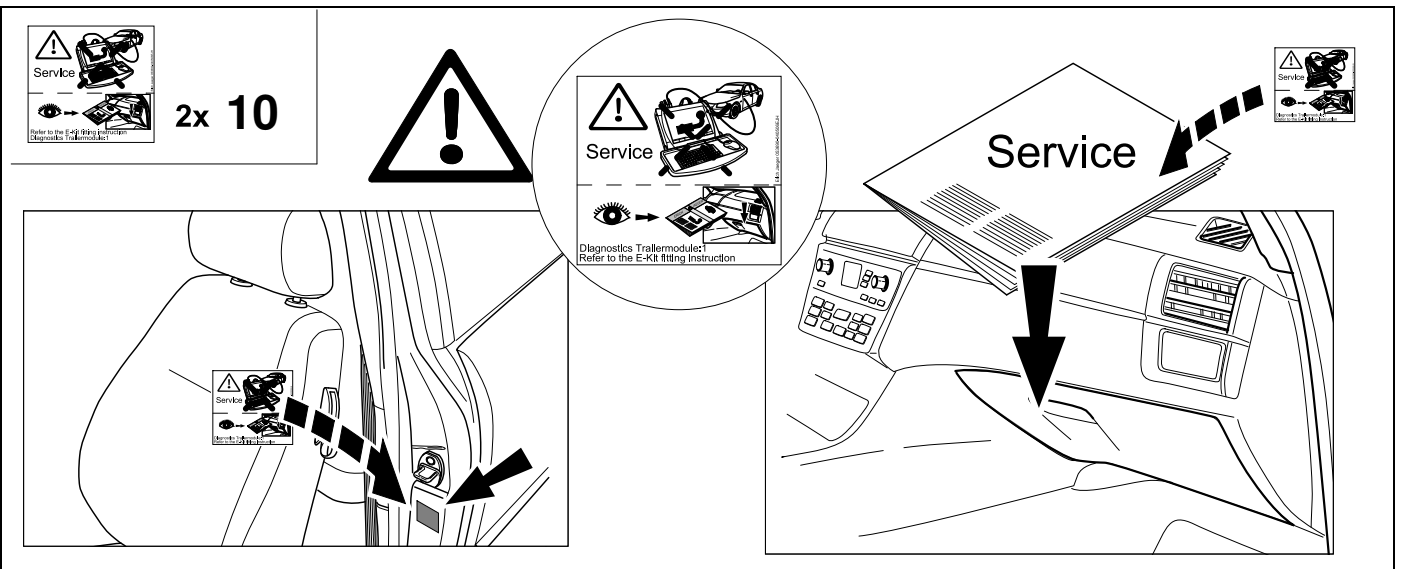

23 OPTIONAL

BRiNK

24 PLEASE NOTICE

25

Status LED für Eigendiagnose

Status LED for self-diagnosis

Operation support

No CAN-Data = Standby / Sleepmode